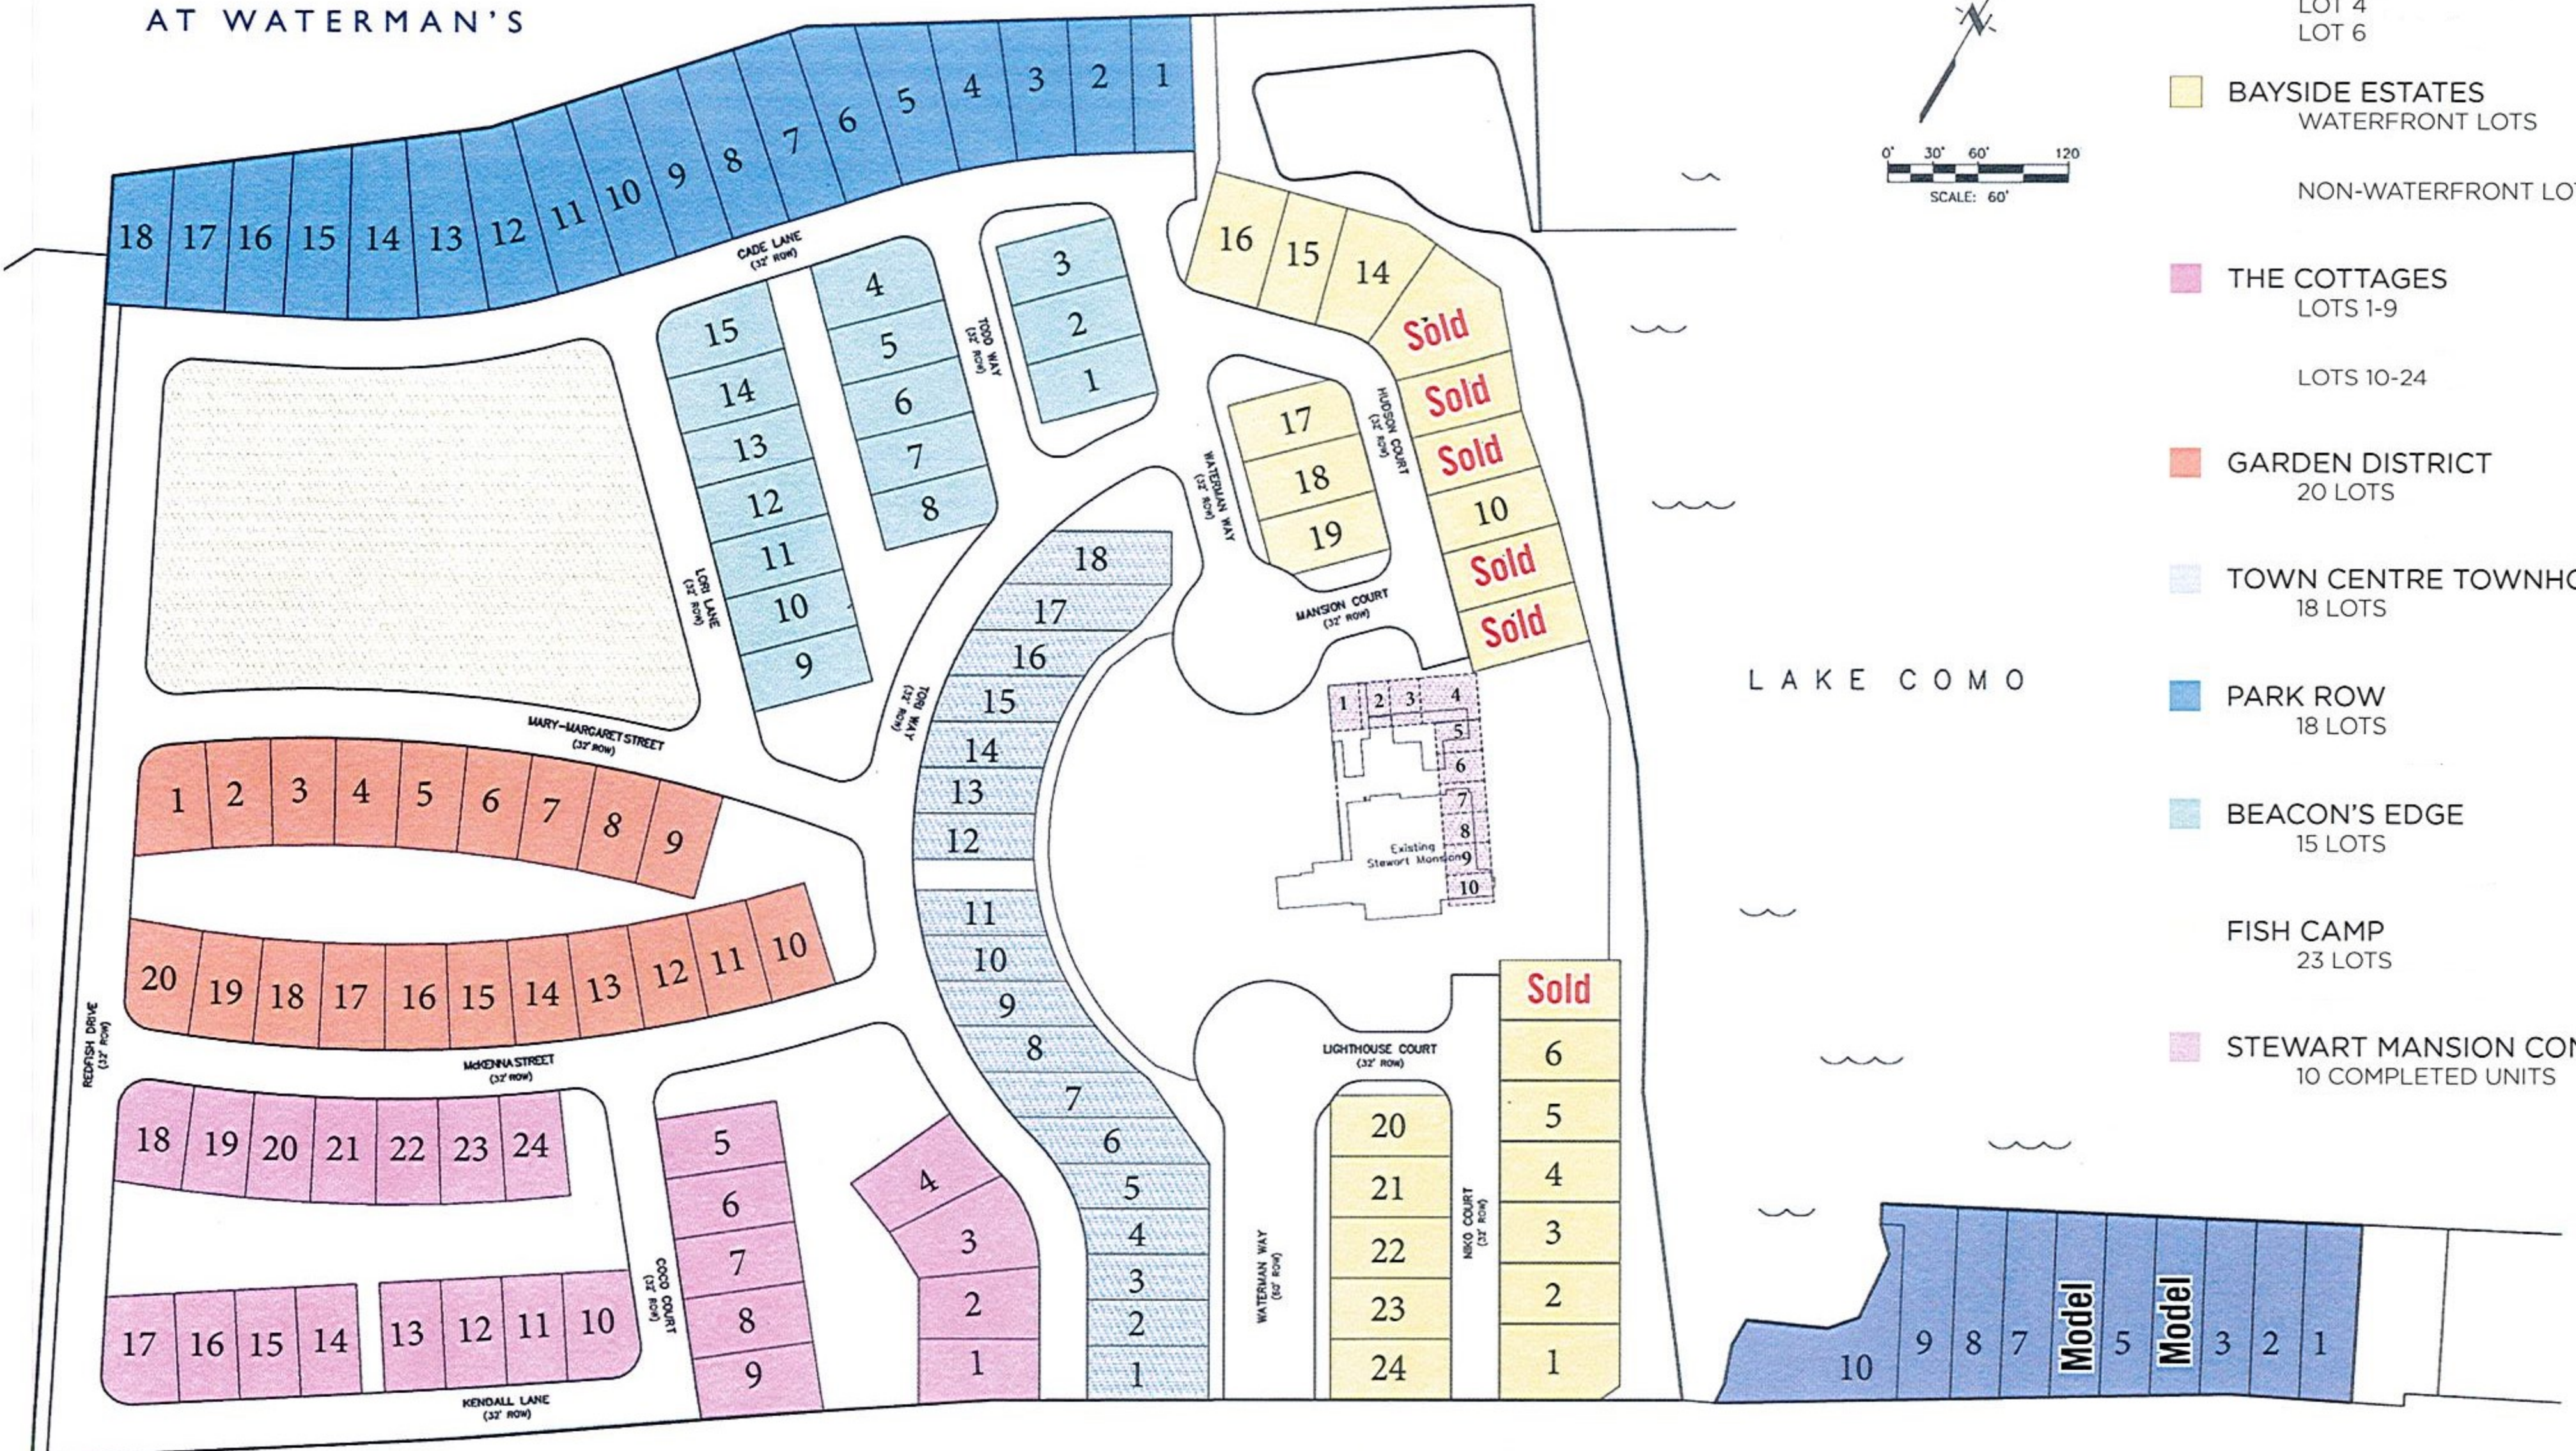

# BAYSIDE AT WATERMAN'S

## NEIGHBORHOODS

- WATERMAN'S ESTATES  
8 LOTS
- MODEL HOMES  
LOT 4  
LOT 6
- BAYSIDE ESTATES  
WATERFRONT LOTS
- NON-WATERFRONT LOTS
- THE COTTAGES  
LOTS 1-9
- LOTS 10-24
- GARDEN DISTRICT  
20 LOTS
- TOWN CENTRE TOWNHOMES  
18 LOTS
- PARK ROW  
18 LOTS
- BEACON'S EDGE  
15 LOTS
- FISH CAMP  
23 LOTS
- STEWART MANSION CONDOS  
10 COMPLETED UNITS

LAKE COMO

## Bayside at Waterman's NEIGHBORHOOD PLAN

CITY OF GALVESTON  
MARCH 2014

J:\Projects\12105 Stewart Mansion\001 Bayside at Waterman's\City\Exhibit\Neighborhood Layout 2015-03-11.dwg